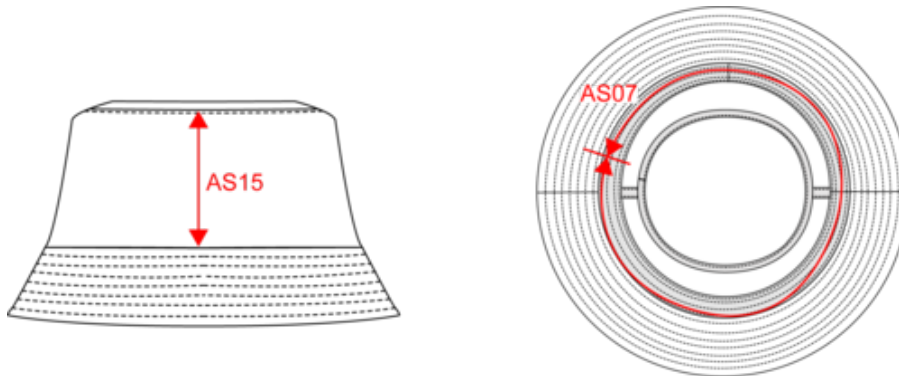

**About**

- Made from more eco-friendly and more ethical organic cotton.
- Quality finishes.
- No label: 100% customisable for your project.

100 % organic cotton. 7 overstitches on the turn-up. Head circumference S/M: 58 cm; L/XL: 59 cm. Product dyed as a whole after assembly: colours may vary between products. The colour may rub off on contact with light surfaces or clothing.

 280 g/m<sup>2</sup> 

**Sizes**

**More information**

**Logistic**

**Country of origin**

CN - China

**Customs code**

65050090

**Colours**

**Certifications**

**NS020**  
Eco-friendly unisex washed effect bucket hat

Dimensions (cm)

Measurements in cm	S/M	L/XL
AS07 - Total circumference	58.00	59.00
AS15 - Front hat crown height	8.50	8.50