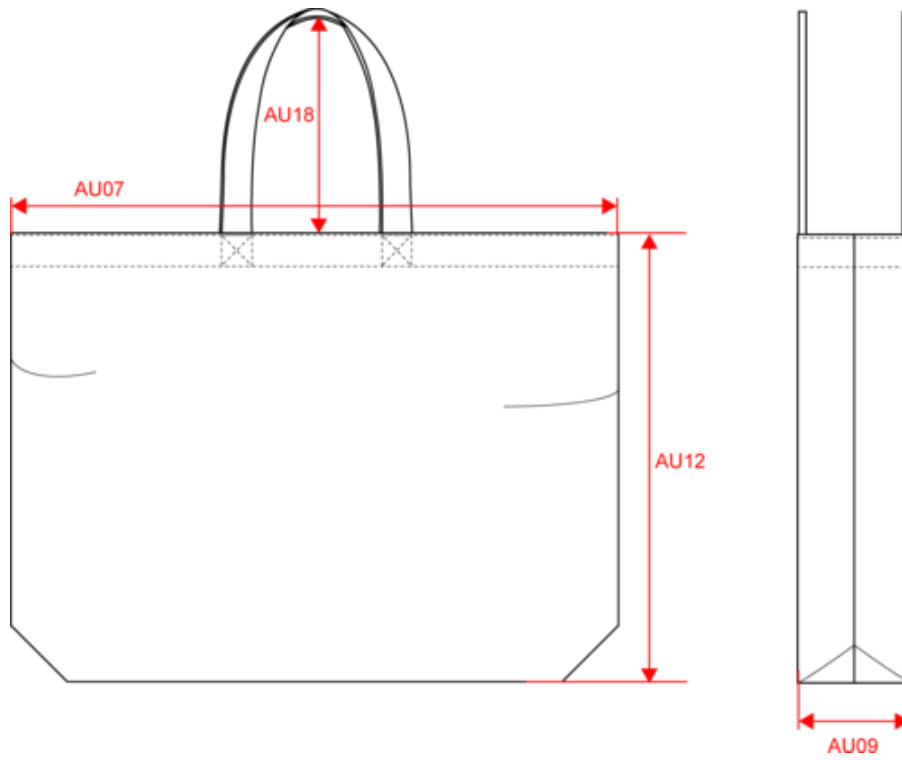

**NS110**  
Eco-friendly large shopping bag

Dimensions (cm)

Measurements in cm	One Size
AU07 - Total width	60.00
AU09 - Depth of bottom part	16.00
AU12 - Total height	50.00
AU18 - Shoulder straps total height	25.00