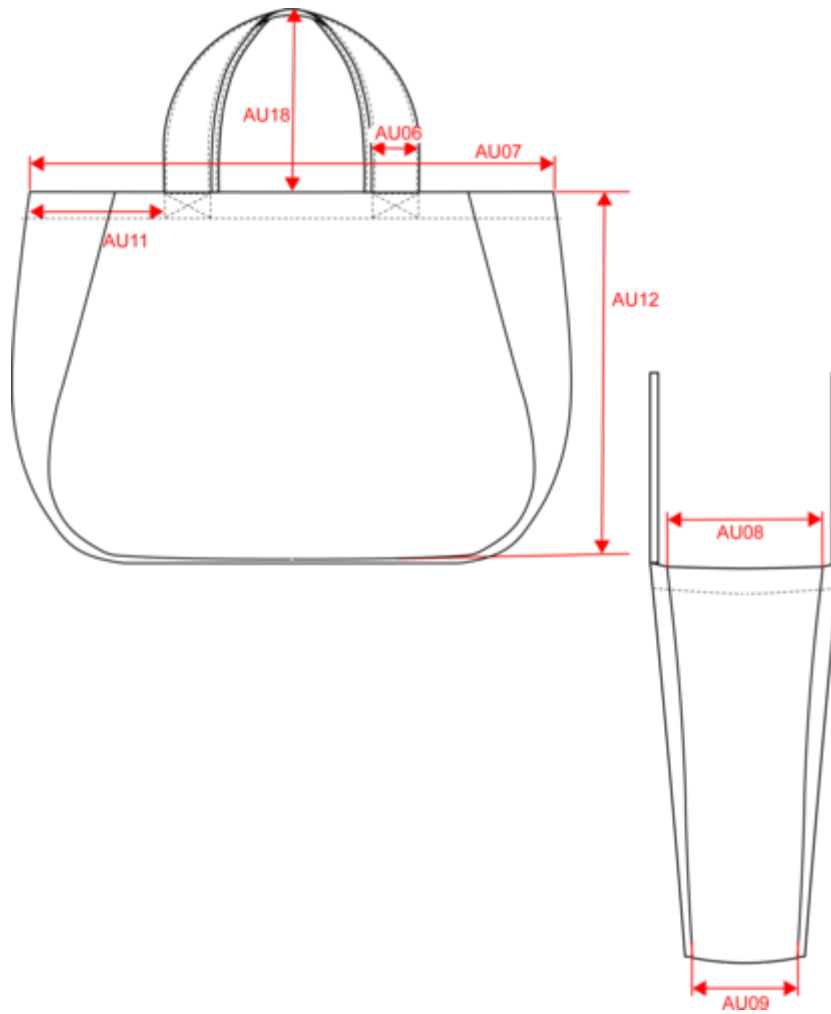

About

- Made from hessian, a natural material.
- Hard-wearing and fashionable.
- Large storage capacity.

100 % jute. Capacity: 31L. Rounded bag with wide handles. Side panels. Handle height: 23 cm. Handle width: 5.5 cm.

IN - India

Customs code

42029298

Colours

Natural

Certifications

Dimensions (cm)

| Measurements in cm | One Size |
|-------------------------------------|----------|
| AU07 - Total width | 51.00 |
| AU09 - Depth of bottom part | 16.00 |
| AU12 - Total height | 39.00 |
| AU14 - Handle length | 50.00 |
| AU18 - Shoulder straps total height | 23.00 |

Colours information

Natural
RVB : 229,227,215
Pantone C : 7534C
Pantone TCX : 12-0404TCX

Logistic

1

20

| Sizes | Width (cm) | Height (cm) | Length (cm) | Net weight (kg) | Gross weight (kg) | Pieces/Box | Pieces/Bundle |
|----------|------------|-------------|-------------|-----------------|-------------------|------------|---------------|
| One Size | 42.00000 | 16.00000 | 50.00000 | 8.30000 | 9.30000 | 20 | 1 |