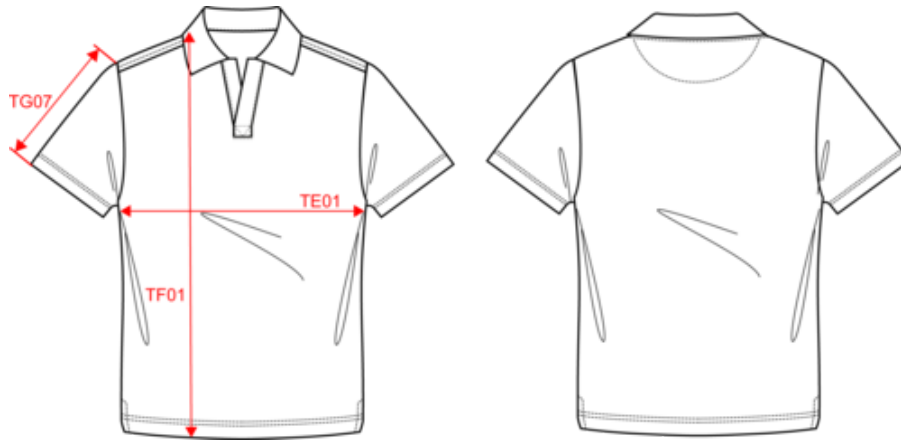

NS220
Men's linen polo shirt

About

- Made from linen, a lightweight and breathable material.
- No label: 100% customisable for your brand.
- Chic, relaxed style.

100 % linen. Straight fit. Collar with collar stand and V-shaped buttonless polo shirt placket in main material. Double over stitching on cuffs and bottom hem. Side slits with inner taped neck finish in main material. Half-circle in the back.

BD - Bangladesh

Customs code

61059090

Colours

Certifications

NS220
Men's linen polo shirt

Dimensions (cm)

Measurements in cm	S	M	L	XL	XXL	3XL
TE01 - 1/2 chest width at 1.5cm below armhole	49.00	52.00	55.00	58.00	61.00	64.00
TF01 - Total height from HSP	68.00	70.00	72.00	74.00	76.00	78.00
TG07 - Short sleeve length	21.50	22.25	23.00	23.75	24.50	25.25