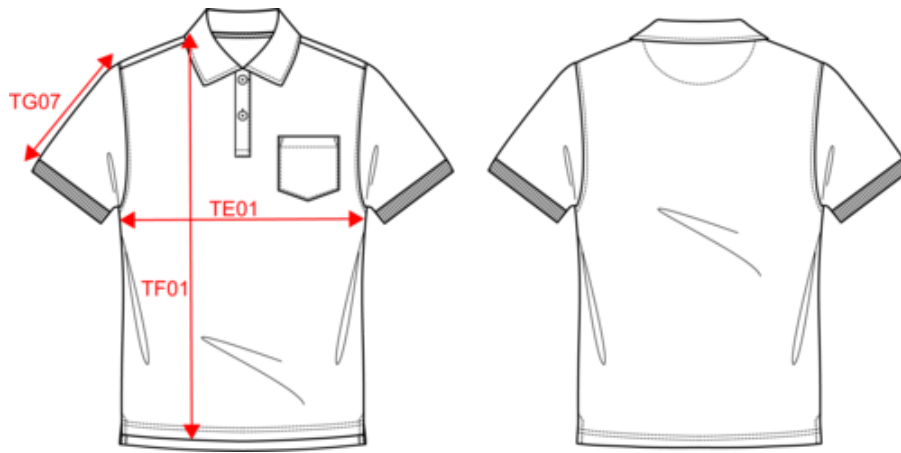

Colours

Certifications

NS227
Eco-friendly men's Terry Towel polo shirt

Dimensions (cm)

Measurements in cm	XS	S	M	L	XL	XXL	3XL
TE01 - 1/2 chest width at 1.5cm below armhole	47.00	50.00	53.00	56.00	59.00	62.00	65.00
TF03 - Front total height from HSP	67.00	69.00	71.00	73.00	75.00	77.00	79.00
TG07 - Short sleeve length	20.75	21.50	22.25	23.00	23.75	24.50	25.25