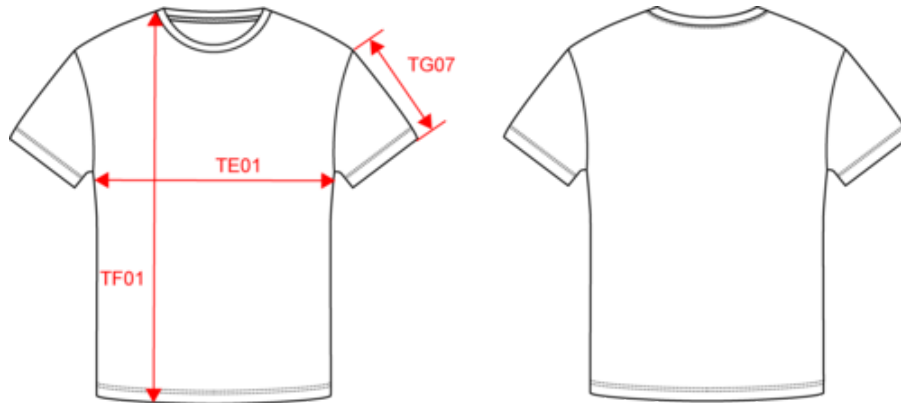

About

- Perfectly smooth surface for optimum customisation.
- No label: 100% customisable for your brand.
- Made in Portugal.

Made in Portugal. 100 % IC2 organic cotton (in conversion*). Combed cotton. Straight fit. Side stitching. Enzyme-washed. 1 x 1 ribbed neckline. Twin needle finish at cuffs and hem. Reinforced shoulders. *Cotton described as "in conversion" is cotton cultivated according to organic standards in its transition period and certified organic in conversion. Its use supports farmers during the transition from conventional agriculture to certified organic agriculture.

 180 g/m² 

Sizes

 XS S M L XL XXL 3XL

More information

Logistic

 10

Country of origin

 50

PT - Portugal

Customs code

61091000

Colours

Certifications

NS314IC
Eco-friendly unisex t-shirt

Dimensions (cm)

Measurements in cm	XS	S	M	L	XL	XXL	3XL
TE01 - 1/2 chest width at 1.5cm below armhole	46.00	49.00	52.00	55.00	58.00	61.00	64.00
TF01 - Total height from HSP	68.00	70.00	72.00	74.00	76.00	78.00	80.00
TG07 - Short sleeve length	20.25	21.00	21.75	22.50	23.25	24.00	24.75