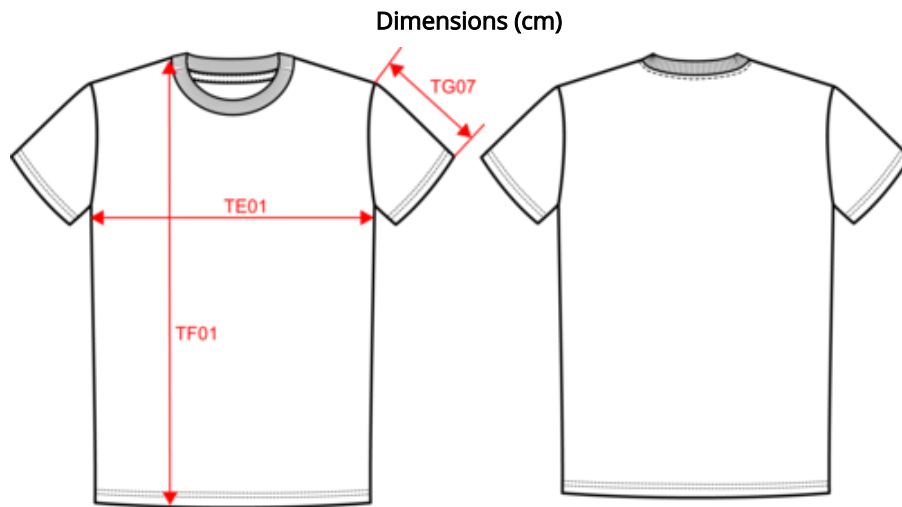

**About**

- Made from more eco-friendly and more ethical organic cotton.
- No label: 100% customisable for your project.
- Perfectly smooth surface for optimum customisation.

100 % organic cotton. Ringspun combed cotton. Straight fit. Side stitching. Enzyme washed. 1 x 1 ribbed neckline. Tone-on-tone jersey inner neck tape. Single stitch neckline. Twin needle finish at cuffs and hem. Garment dyed after assembly: colours may vary slightly. The colour may rub off on contact with light surfaces or clothing.

 165 g/m<sup>2</sup> 

**Sizes**

 XXS XS S M L XL XXL 3XL 4XL

**More information**

**Logistic**

 10

**Country of origin**

 50

CO 100717  
IFTH  
www.oeko-tex.com

**NS315**  
Eco-friendly unisex washed effect t-shirt

Measurements in cm	XXS	XS	S	M	L	XL	XXL	3XL	4XL
TE01 - 1/2 chest width at 1.5cm below armhole	43.00	46.00	49.00	52.00	55.00	58.00	61.00	64.00	67.00
TF01 - Total height from HSP	65.00	67.00	69.00	71.00	73.00	75.00	77.00	79.00	81.00
TG07 - Short sleeve length	19.00	19.75	20.50	21.25	22.00	22.75	23.50	24.25	25.00