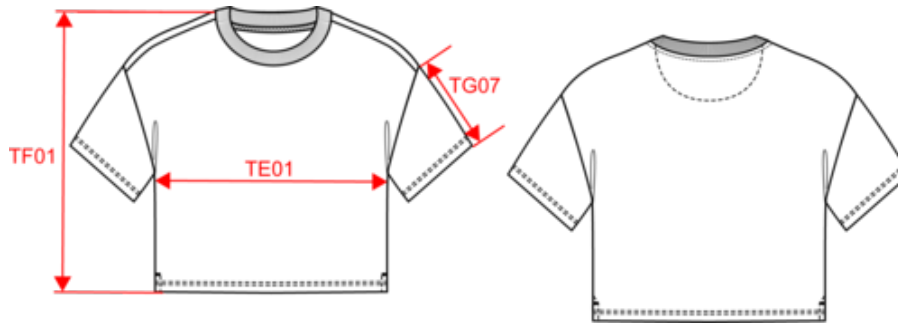

Colours

Certifications

NS328
Eco-friendly ladies' Terry Towel t-shirt

Dimensions (cm)

Measurements in cm	XS	S	M	L	XL
TE01 - 1/2 chest width at 1.5cm below armhole	53.00	56.00	59.00	62.00	65.00
TF01 - Total height from HSP	55.00	57.00	59.00	61.00	63.00
TG07 - Short sleeve length	17.00	17.75	18.50	19.25	20.00