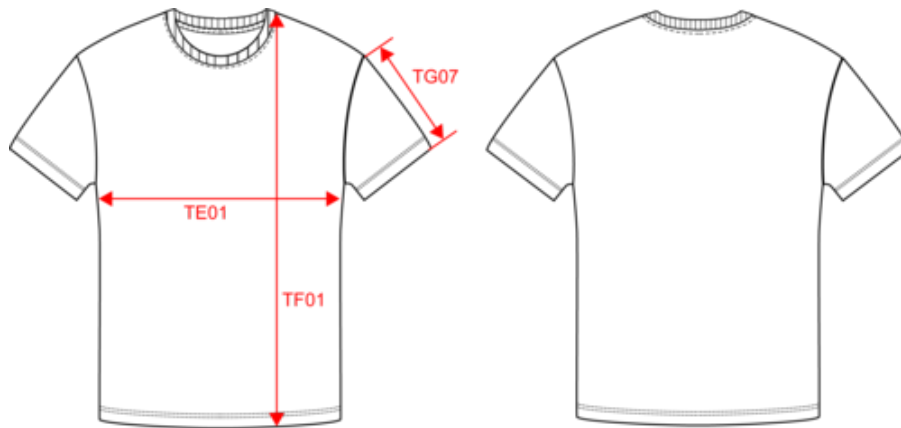

About

- Made from more eco-friendly and more ethical organic cotton.
- Fashionable Dip Dye effect.
- No label: 100% customisable for your project.

100 % organic cotton. Ringspun combed cotton. Straight fit. Side stitching. Enzyme washed. 1 x 1 ribbed neckline. Inner taped neck in main material. Twin needle finish at cuffs and hem. Garment dyed with Dip-Dye effect after assembly: colours may vary slightly.

 180 g/m² 

Sizes

 XXS XS S M L XL XXL 3XL

More information

Logistic

 10

 50

Country of origin

STANDARD
100
CO 100717
IFTH
www.oeko-tex.com

NS345
Eco-friendly unisex Dip Dye t-shirt

Dimensions (cm)

Measurements in cm	XXS	XS	S	M	L	XL	XXL	3XL
TE01 - 1/2 chest width at 1.5cm below armhole	43.00	46.00	49.00	52.00	55.00	58.00	61.00	64.00
TF01 - Total height from HSP	66.00	68.00	70.00	72.00	74.00	76.00	78.00	80.00
TG07 - Short sleeve length	19.50	20.25	21.00	21.75	22.50	23.25	24.00	24.75