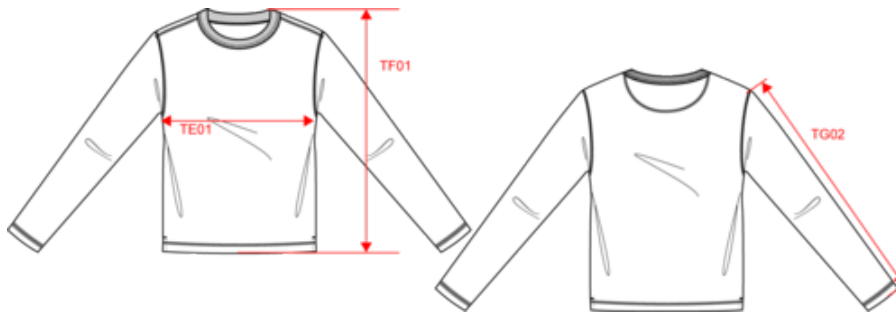

NS418

Eco-friendly unisex washed effect French Terry round neck sweatshirt

Dimensions (cm)

Measurements in cm	XXS	XS	S	M	L	XL	XXL	3XL
TE01 - 1/2 chest width at 1.5cm below armhole	46.00	49.00	52.00	55.00	58.00	61.00	64.00	67.00
TF01 - Total height from HSP	65.00	67.00	69.00	71.00	73.00	75.00	77.00	79.00
TG02 - Long sleeve length	60.50	61.50	62.50	63.50	64.50	65.50	66.50	67.50