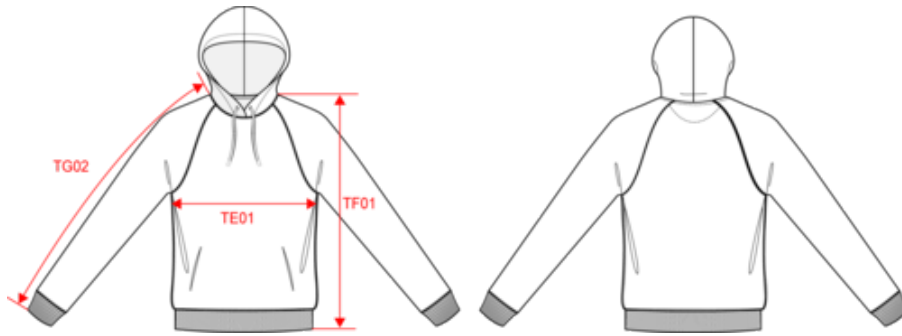

NS422

Eco-friendly ladies' raglan hooded sweatshirt

Dimensions (cm)

Measurements in cm	XS	S	M	L	XL	XXL
TE01 - 1/2 chest width at 1.5cm below armhole	47.00	50.00	53.00	56.00	59.00	62.00
TF01 - Total height from HSP	61.00	63.00	65.00	67.00	69.00	71.00
TG02 - Long sleeve length	69.50	70.50	71.50	72.50	73.50	74.50