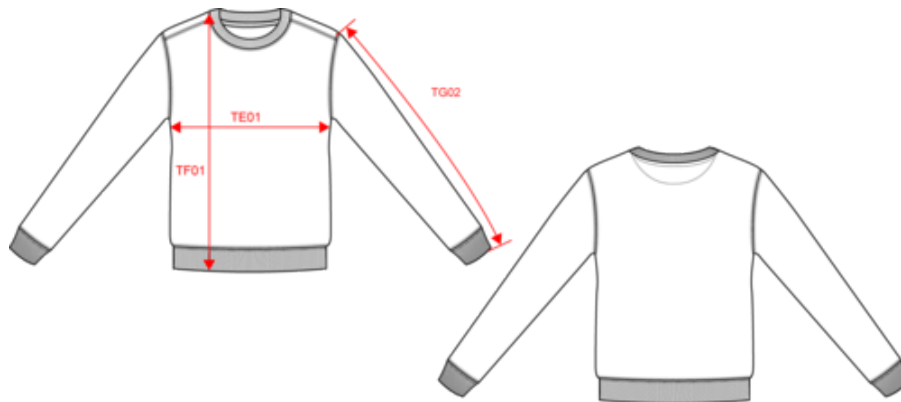

About

- Heavy grammage for a good fit.
- No label: 100% customisable for your project.
- Perfectly smooth surface for optimum customisation.

100% organic cotton. Combed cotton. Regular fit with dropped shoulders. Unbrushed 3-yarn fleece in French Terry. 1/2 circle in the back. Enzyme-washed. 2 x 1 rib neckline, cuffs and bottom hem, tubular assembly for a better finish. Tone-on-tone jersey taped neck inside the neckline. Twin needle finish on the shoulders, armholes, cuffs and bottom hem.

NS430

Eco-friendly unisex French Terry dropped shoulders round neck sweatshirt

Dimensions (cm)

Measurements in cm	XXS	XS	S	M	L	XL	XXL	3XL
TE01 - 1/2 chest width at 1.5cm below armhole	48.00	51.00	54.00	57.00	60.00	63.00	66.00	69.00
TF01 - Total height from HSP	66.00	68.00	70.00	72.00	74.00	76.00	78.00	80.00
TG02 - Long sleeve length	57.50	58.50	59.50	60.50	61.50	62.50	63.50	64.50