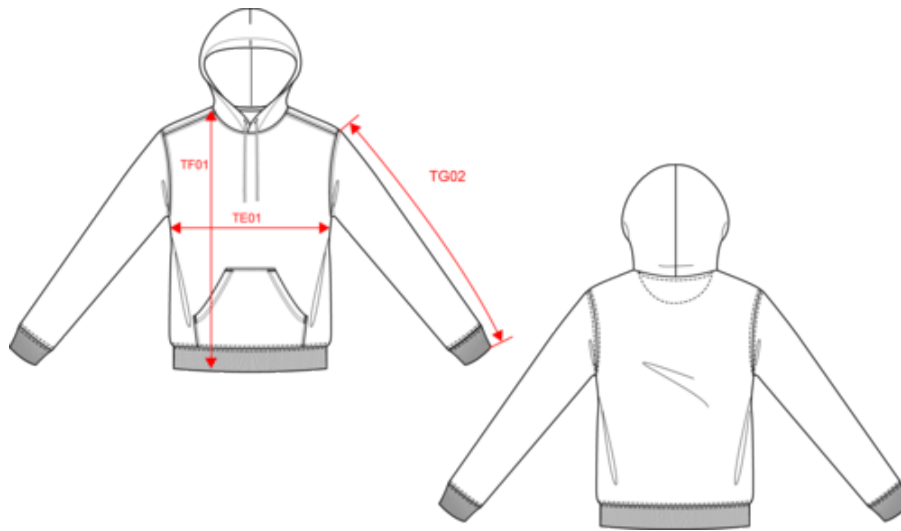

NS431

Eco-friendly unisex French Terry dropped shoulders hooded sweatshirt

Dimensions (cm)

Measurements in cm	XXS	XS	S	M	L	XL	XXL	3XL
TE01 - 1/2 chest width at 1.5cm below armhole	48.00	51.00	54.00	57.00	60.00	63.00	66.00	69.00
TF01 - Total height from HSP	66.00	68.00	70.00	72.00	74.00	76.00	78.00	80.00
TG02 - Long sleeve length	57.50	58.50	59.50	60.50	61.50	62.50	63.50	64.50