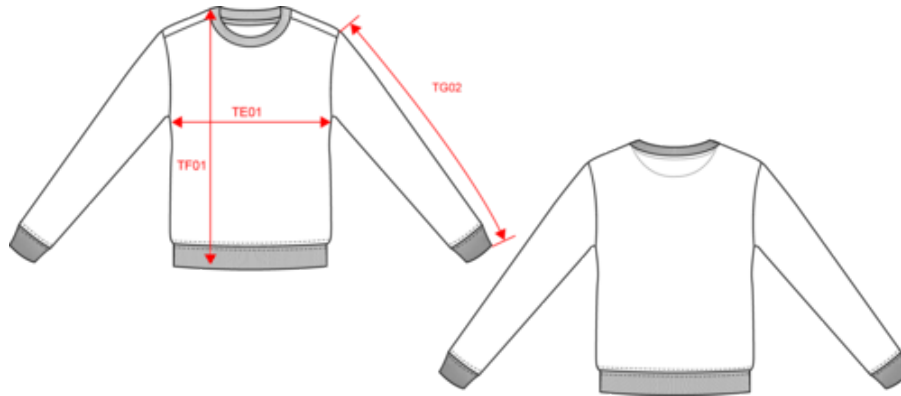

NS435

Eco-friendly unisex brushed fleece dropped shoulders round neck sweatshirt

About

- Soft to the touch.
- Resistance to washing.
- No label: 100% customisable for your project.

100% organic cotton. Combed cotton. Regular fit with dropped shoulders. Brushed 3-yarn fleece. 1/2 circle in the back. Enzyme-washed. 1 x 1 rib neckline, cuffs and bottom hem, tubular assembly for a better finish.

Eco-friendly unisex brushed fleece dropped shoulders round neck sweatshirt

Dimensions (cm)

Measurements in cm	XXS	XS	S	M	L	XL	XXL	3XL
TE01 - 1/2 chest width at 1.5cm below armhole	48.00	51.00	54.00	57.00	60.00	63.00	66.00	69.00
TF01 - Total height from HSP	66.00	68.00	70.00	72.00	74.00	76.00	78.00	80.00
TG02 - Long sleeve length	57.50	58.50	59.50	60.50	61.50	62.50	63.50	64.50