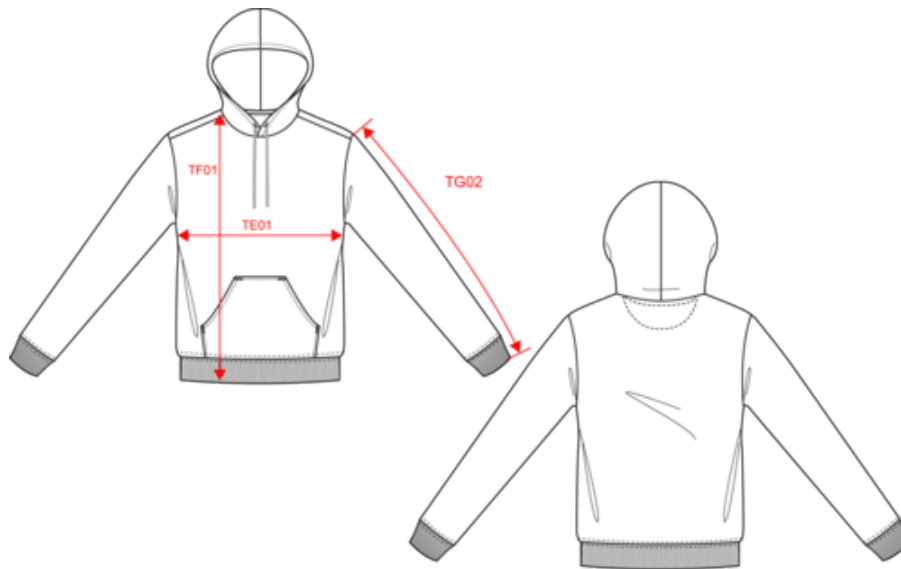

NS436

Eco-friendly unisex brushed fleece dropped shoulders hooded sweatshirt

Dimensions (cm)

Measurements in cm	XXS	XS	S	M	L	XL	XXL	3XL
TE01 - 1/2 chest width at 1.5cm below armhole	48.00	51.00	54.00	57.00	60.00	63.00	66.00	69.00
TF01 - Total height from HSP	66.00	68.00	70.00	72.00	74.00	76.00	78.00	80.00
TG02 - Long sleeve length	57.50	58.50	59.50	60.50	61.50	62.50	63.50	64.50