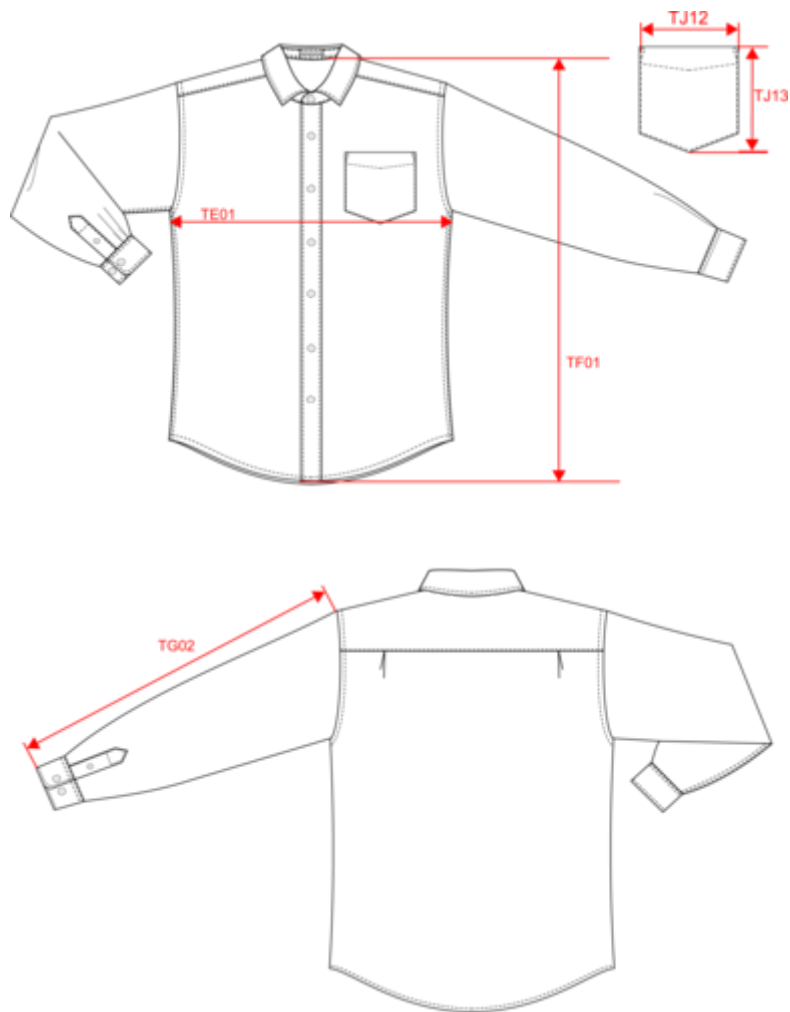

Certifications

Dimensions (cm)

Measurements in cm	XS	S	M	L	XL	XXL	3XL
TE01 - 1/2 chest width at 1.5cm below armhole	48.00	51.00	54.00	57.00	60.00	63.00	66.00
TF01 - Total height from HSP	71.50	73.50	75.50	77.50	79.50	81.50	83.50
TG02 - Long sleeve length	64.50	65.50	66.50	67.50	68.50	69.50	70.50
TJ12 - Bottom patched pocket(s) top width	10.50	10.50	10.50	11.50	11.50	12.50	12.50
TJ13 - Bottom patched pocket(s) height at highest point	12.50	12.50	12.50	13.50	13.50	14.50	14.50