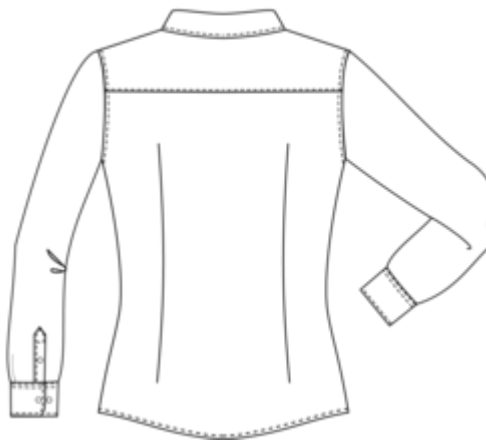

 125 g/m<sup>2</sup> 

**Sizes**

 XS S M L XL XXL

**More information**

**Logistic**

 1

**Country of origin**

 25

BD - Bangladesh

**Customs code**

62069010

**Colours**

-  Anthracite Grey
-  Black
-  Cream Coffee
-  Jade Green
-  Linen
-  Linen Blue
-  Navy Blue
-  Organic Khaki
-  Petal Rose
-  White

**Certifications**

**NS505**  
Ladies' linen shirt

Dimensions (cm)

Measurements in cm	XS	S	M	L	XL	XXL
TE01 - 1/2 chest width at 1.5cm below armhole	44.50	47.50	50.50	53.50	56.50	59.50
TF01 - Total height from HSP	68.00	70.00	72.00	74.00	76.00	78.00
TG02 - Long sleeve length	60.00	61.00	62.00	63.00	64.00	65.00
TJ12 - Bottom patched pocket(s) top width	9.00	10.00	10.00	11.00	11.00	12.00
TJ13 - Bottom patched pocket(s) height at highest point	11.00	12.00	12.00	13.00	13.00	14.00