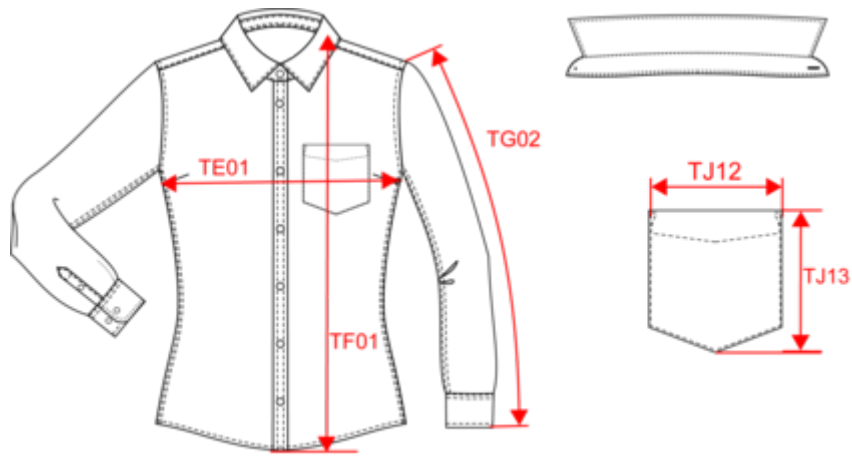

 125 g/m<sup>2</sup> 

**Sizes**

 XS S M L XL XXL

**More information**

**Logistic**

 1

**Country of origin**

 25

**NS505**  
Ladies' linen shirt

Dimensions (cm)

Measurements in cm	XS	S	M	L	XL	XXL
TE01 - 1/2 chest width at 1.5cm below armhole	44.50	47.50	50.50	53.50	56.50	59.50
TF01 - Total height from HSP	68.00	70.00	72.00	74.00	76.00	78.00
TG02 - Long sleeve length	60.00	61.00	62.00	63.00	64.00	65.00
TJ12 - Bottom patched pocket(s) top width	9.00	10.00	10.00	11.00	11.00	12.00
TJ13 - Bottom patched pocket(s) height at highest point	11.00	12.00	12.00	13.00	13.00	14.00