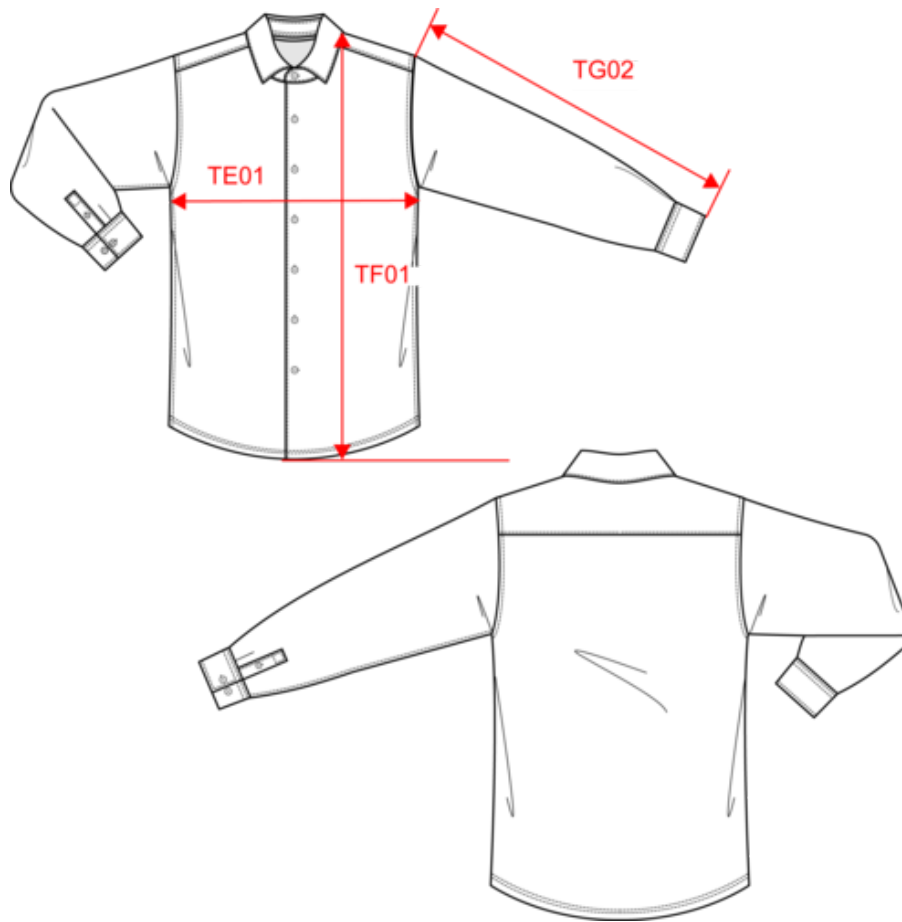

About

- Made from jersey knit, making it comfortable to wear.
- Made from more eco-friendly and more ethical organic cotton.
- Easy-care.

100 % organic cotton. Single-knit jersey. Straight fit. Enzyme-washed. Collar in main fabric with collar stand. Tone-on-tone jersey inner taped neck. Front placket with tone-on-tone recycled pearlised buttons. Buttoned pointed tab end cuffs. Single-stitch side seams. Upper back panel. Twin-needle finish on bottom hem. Curved hem.

NS510
Eco-friendly men's jersey shirt

Dimensions (cm)

Measurements in cm	S	M	L	XL	XXL	3XL
TE01 - 1/2 chest width at 1.5cm below armhole	51.00	54.00	57.00	60.00	63.00	66.00
TF01 - Total height from HSP	73.50	75.50	77.50	79.50	81.50	83.50
TG02 - Long sleeve length	64.00	65.00	66.00	67.00	68.00	69.00