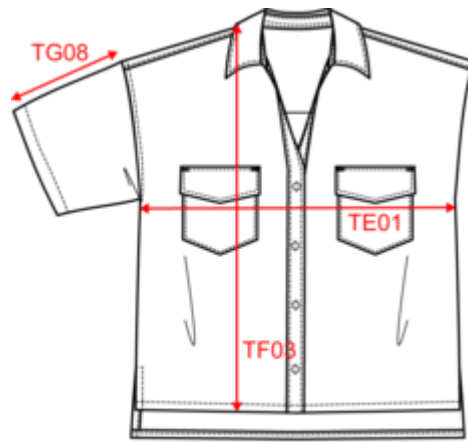

  
 Feels so right

**NS514**  
Eco-friendly ladies' oversized lyocell shirt

Dimensions (cm)

Measurements in cm	XS	S	M	L	XL
TE01 - 1/2 chest width at 1.5cm below armhole	57.00	60.00	63.00	66.00	69.00
TF03 - Front total height from HSP	57.00	59.00	61.00	63.00	65.00
TG08 - Short sleeve length (rib excluded)	12.00	12.75	13.50	14.25	15.00