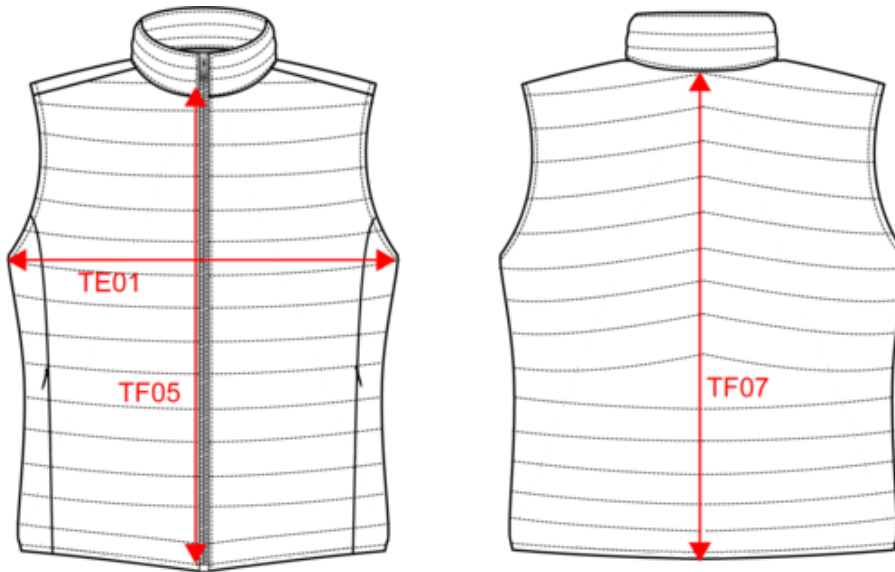

**About**

- No label: 100% customisable for your brand.
- Made from recycled materials and Sorona.
- Water-repellent fabric to keep you dry.

100 % recycled polyamide. Down effect padding 50% Sorona® and 50% recycled polyester. Sorona® is a trademark registered by Affiliates of DuPont de Nemours, Inc. used under licence. Straight fit. High neck. Soft and smooth feel. Level 4 water repellent and 4 mm/s wind breaker. Tone-on-tone recycled plastic zips. Two invisible zip side pockets in recycled nylon. Two inside pockets. Side panels. Shoulder and side panels. Front slightly longer than the back. Storage bag supplied. The width between the front and back seams is 4.5 cm, and the center of the back is 9.5 cm. Average weight in size L: 270g.

 35 g/m<sup>2</sup> 

**Sizes**

 S - M - L - XL - XXL - 3XL - 4XL

**More information**

**Logistic**

 1  15

**Country of origin**

 CN - China

**Customs code**

 62024010

**Colours**

 Black  Driftwood  Hibiscus Red  Mineral Grey  Navy Blue  Organic Khaki

**Certifications**

**NS6005**  
Men's eco-friendly lightweight bodywarmer

Dimensions (cm)

Measurements in cm	S	M	L	XL	XXL	3XL	4XL
TE01 - 1/2 chest width at 1.5cm below armhole	52.00	55.00	58.00	61.00	64.00	67.00	70.00
TF05 - Front middle height	56.25	58.00	59.75	61.50	63.25	65.00	66.75
TF07 - Back middle height	61.50	63.50	65.50	67.50	69.50	71.50	73.50