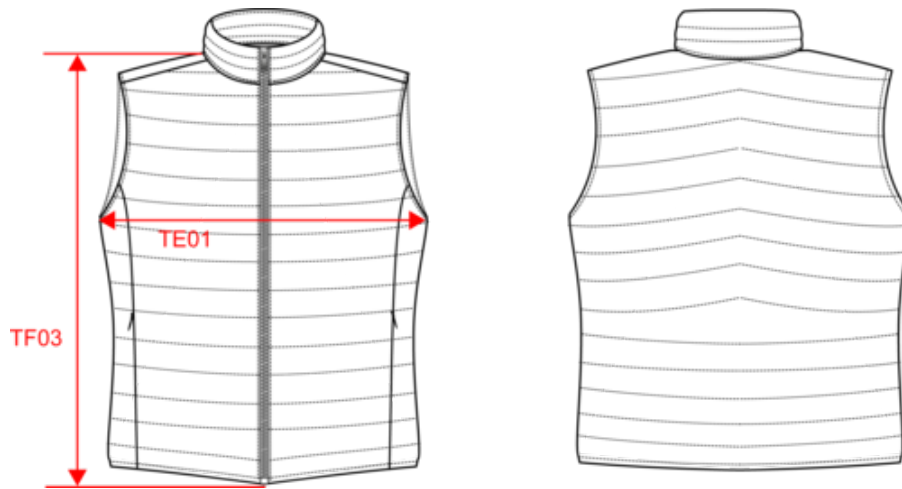

About

- No label: 100% customisable for your brand.
- Made from recycled materials and Sorona.
- Water-repellent fabric to keep you dry.

100 % recycled polyamide. Down effect padding 50% Sorona® and 50% recycled polyester. Sorona® is a trademark registered by Affiliates of DuPont de Nemours, Inc. used under licence. Straight fit slightly fitted. High neck. Soft and smooth feel. Level 4 water repellent and 4 mm/s wind breaker. Tone-on-tone recycled plastic zips. Two invisible zip side pockets in recycled nylon. Two inside pockets. Side panels. Shoulder and side panels. Front slightly longer than the back. Storage bag supplied. The width between the front and back seams is 4.5 cm, and the center of the back is 9.5 cm. Average weight in size M: 210g.

| Measurements in cm | XS | S | M | L | XL | XXL |
|-----------------------------------------------|-------|-------|-------|-------|-------|-------|
| TE01 - 1/2 chest width at 1.5cm below armhole | 44.00 | 47.00 | 50.00 | 53.00 | 56.00 | 59.00 |
| TF03 - Front total height from HSP | 61.00 | 63.00 | 65.00 | 67.00 | 69.00 | 71.00 |