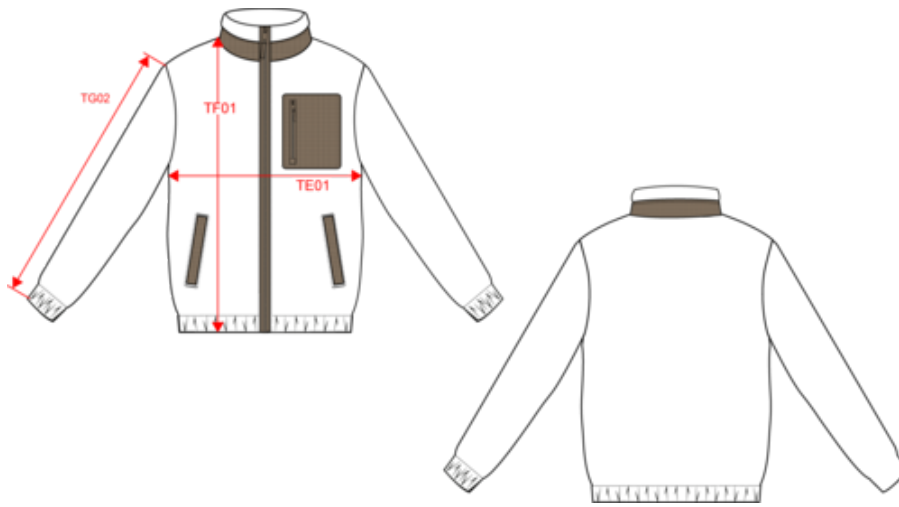

About

- Warm, lightweight, fluffy fabric.
- In sherpa: on-trend material.
- No label: 100% customisable for your project.

100% post-consumer recycled polyester. Double-sided sherpa fabric with tone-on-tone fleece inside. Chest pocket on left-hand side and piped front pocket. Collar yoke and placket. Zip in contrasting ripstop fabric on Wet Sand/Driftwood colourway and tone on tone on Black. Central front zip in recycled plastic and chest pocket with pull in the main material and metal slider. Taped placket at the inside front centre. Invisible elastic at the cuffs and hem. Collar inner in sherpa fabric and hanging loop at middle of back.

Customs code

 61023090

Colours

 Black  Wet Sand / Driftwood

Certifications

NS604
Eco-friendly unisex sherpa jacket

Dimensions (cm)

Measurements in cm	XXS	XS	S	M	L	XL	XXL	3XL
TE01 - 1/2 chest width at 1.5cm below armhole	47.50	50.50	53.50	56.50	59.50	62.50	65.50	68.50
TF01 - Total height from HSP	66.00	68.00	70.00	72.00	74.00	76.00	78.00	80.00
TG02 - Long sleeve length	61.25	62.25	63.25	64.25	65.25	66.25	67.25	68.25

Driftwood
 RVB : 132,115,97
 Pantone C : 7531C
 Pantone TCX : 17-1118TCX

Logistic

1

10

Sizes	Width (cm)	Height (cm)	Length (cm)	Net weight (kg)	Gross weight (kg)	Pieces/Box	Pieces/Bundle
XXS	40.00000	55.00000	60.00000	7.00000	8.00000	10	1
XS	40.00000	55.00000	60.00000	7.50000	8.50000	10	1
S	40.00000	55.00000	60.00000	8.00000	9.00000	10	1
M	40.00000	55.00000	60.00000	8.50000	9.50000	10	1
L	40.00000	55.00000	60.00000	9.00000	10.00000	10	1
XL	40.00000	55.00000	60.00000	9.50000	10.50000	10	1
XXL	40.00000	55.00000	60.00000	10.00000	11.00000	10	1
3XL	40.00000	55.00000	60.00000	10.50000	11.50000	10	1