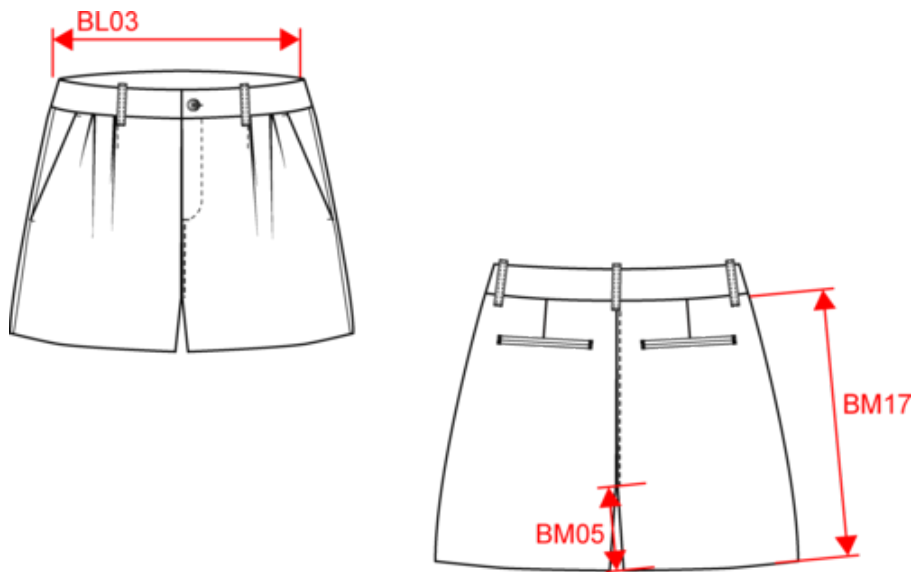

### Certifications

Dimensions (cm)

Measurements in cm	34 FR	36 FR	38 FR	40 FR	42 FR	44 FR
BL01 - 1/2 waist width (buttoned up and front band over back band)	35.00	37.00	39.00	41.00	43.00	45.00
BL17 - 1/2 hip width (measured parallel to waistband)	47.00	49.00	51.00	53.00	55.00	57.00
BM05 - Inseam length	8.50	8.50	8.50	8.50	8.50	8.50
BM17 - Side length (waistband excluded)	31.75	32.25	32.75	33.25	33.75	34.25