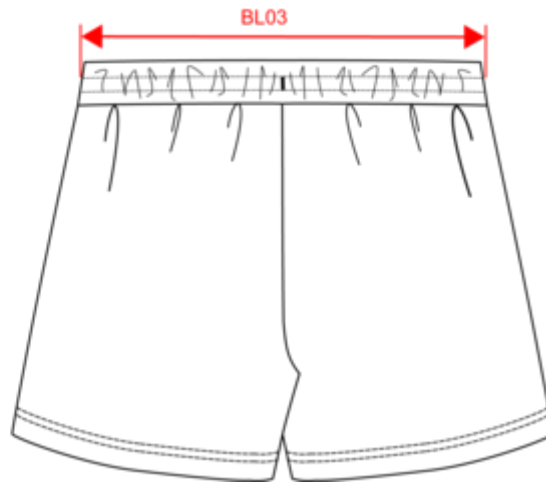

**Colours**

**Certifications**

Organic  
Certified by Ecocert Greenlife,  
EGL N°185651 / NATIVE SPIRIT

**NS715**  
Eco-friendly ladies' French Terry shorts

Dimensions (cm)

| Measurements in cm   | XS    | S     | M     | L     | XL    | XXL   |
|--|-------|-------|-------|-------|-------|-------|
| BL03 - 1/2 elasticated waist width relaxed (front over back) | 33.00 | 35.00 | 37.00 | 40.00 | 43.00 | 46.00 |
| BM03 - Front crotch seam length (waistband included)         | 30.00 | 30.75 | 31.50 | 32.25 | 33.00 | 33.75 |
| BM18 - Side length (waistband included)                      | 28.50 | 29.25 | 30.00 | 30.75 | 31.50 | 32.25 |