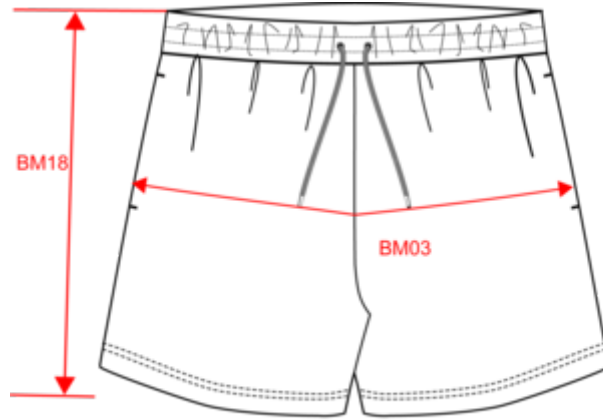

 280 g/m<sup>2</sup> 

**Sizes**

**More information**

**Logistic**

**Country of origin**

PT - Portugal

**Customs code**

61046200

**Colours**

**Certifications**

Organic  
Certified by Ecocert Greenlife,  
EGL N°185651 / NATIVE SPIRIT

**NS715**  
Eco-friendly ladies' French Terry shorts

Dimensions (cm)

| Measurements in cm   | XS    | S     | M     | L     | XL    | XXL   |
|--|-------|-------|-------|-------|-------|-------|
| BL03 - 1/2 elasticated waist width relaxed (front over back) | 33.00 | 35.00 | 37.00 | 40.00 | 43.00 | 46.00 |
| BM03 - Front crotch seam length (waistband included)         | 30.00 | 30.75 | 31.50 | 32.25 | 33.00 | 33.75 |
| BM18 - Side length (waistband included)                      | 28.50 | 29.25 | 30.00 | 30.75 | 31.50 | 32.25 |