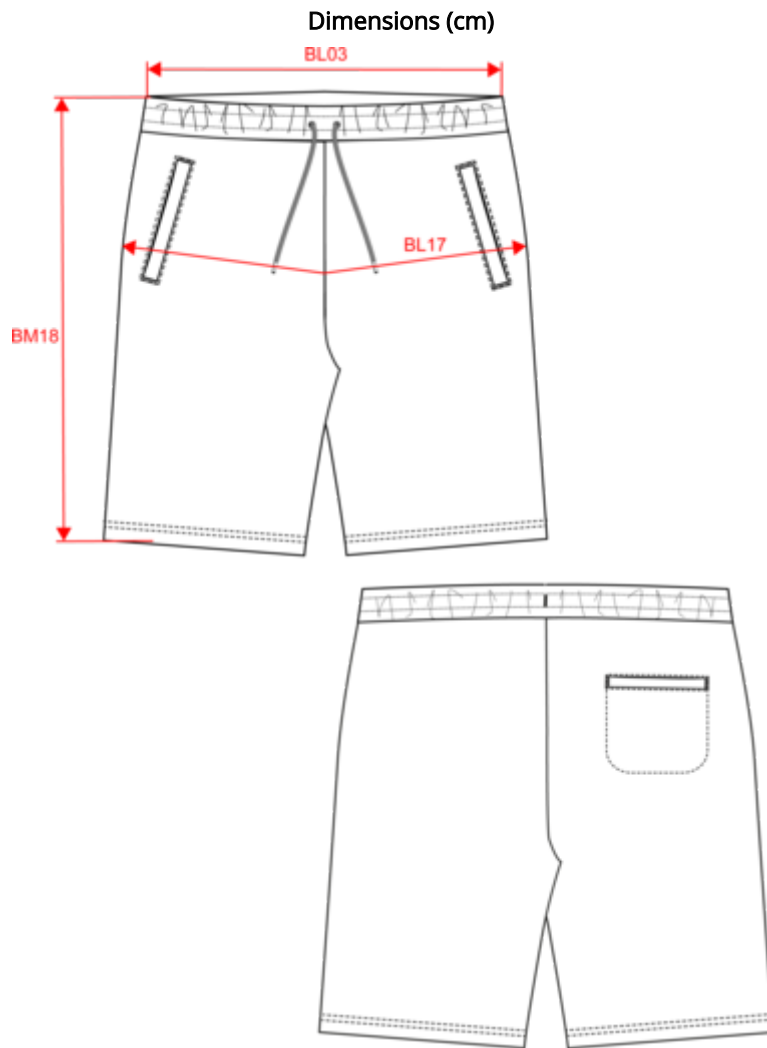

 280 g/m² 

Sizes

 S M L XL XXL 3XL 4XL

More information

Logistic

 1

Country of origin

PT - Portugal

NS716
Eco-friendly men's French Terry shorts

Measurements in cm	S	M	L	XL	XXL	3XL	4XL
BL03 - 1/2 elasticated waist width relaxed (front over back)	36.00	38.00	40.00	43.00	46.00	49.00	52.00
BL17 - 1/2 hip width (measured parallel to waistband)	48.00	51.00	54.00	57.00	60.00	63.00	66.00
BM18 - Side length (waistband included)	45.50	46.25	47.00	47.75	48.50	49.25	50.00

Washed Pomelo
 RVB : 174,98,83
 Pantone C : 7522C
 Pantone TCX : 17-1532TCX

Logistic

Sizes	Width (cm)	Height (cm)	Length (cm)	Net weight (kg)	Gross weight (kg)	Pieces/Box	Pieces/Bundle
S	40.00	30.00	60.00	4.84000	6.24000	20	1
M	40.00	30.00	60.00	5.12000	6.52000	20	1
L	40.00	30.00	60.00	5.49000	6.89000	20	1
XL	40.00	30.00	60.00	5.84000	7.24000	20	1
XXL	40.00	30.00	60.00	6.16000	7.56000	20	1
3XL	40.00	30.00	60.00	6.50000	7.90000	20	1
4XL	40.00	30.00	60.00	6.70000	8.10000	20	1