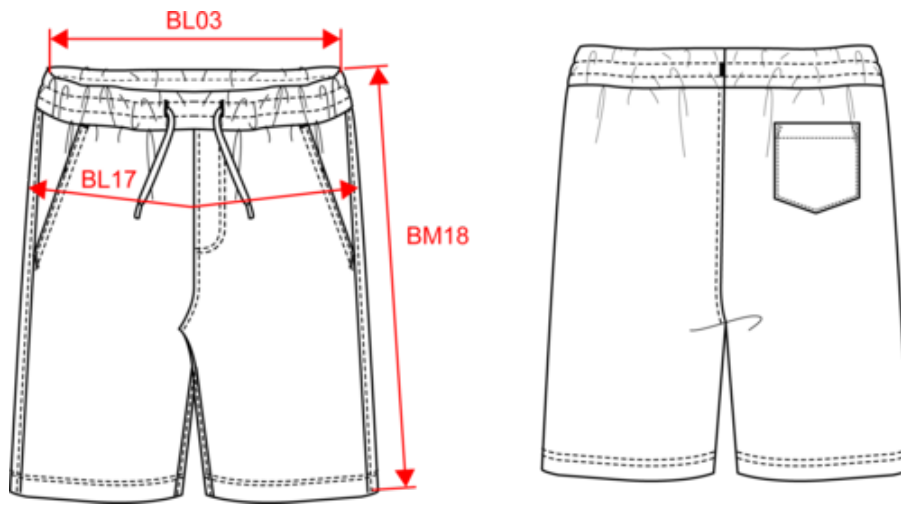

 210 g/m² 

Sizes

 XS S M L XL XXL 3XL

More information

Logistic

 1

 20

Country of origin

PT - Portugal

Customs code

61046200

Colours

Certifications

NS727
Eco-friendly men's Terry Towel shorts

Dimensions (cm)

Measurements in cm	XS	S	M	L	XL	XXL	3XL
BL03 - 1/2 elasticated waist width relaxed (front over back)	31.00	34.00	37.00	40.00	43.00	46.00	49.00
BL17 - 1/2 hip width (measured parallel to waistband)	45.00	48.00	51.00	54.00	57.00	60.00	63.00
BM18 - Side length (waistband included)	39.00	40.00	41.00	42.00	43.00	44.00	45.00

NS727

Eco-friendly men's Terry Towel shorts

Colours information

- 
Almond Green
 RVB : 145,146,127
 Pantone C : 7536C
 Pantone TCX : 16-0213TCX
- 
Brook Green
 RVB : 181,214,200
 Pantone C : 559C
 Pantone TCX : 12-5808TCX
- 
Cream Coffee
 RVB : 153,131,108
 Pantone C : 7504C
 Pantone TCX : 17-1319TCX
- 
Iron Grey
 RVB : 78,80,82
 Pantone C : 446C
 Pantone TCX : 19-3901TCX
- 
Ivory
 RVB : 236,231,218
 Pantone C : 7534C
 Pantone TCX : 11-0701TCX
- 
Mineral Grey
 RVB : 94,104,116
 Pantone C : 431C
 Pantone TCX : 18-4215TCX
- 
Navy Blue
 RVB : 41,45,57
 Pantone C : 433C
 Pantone TCX : 19-4010TCX
- 
Organic Khaki
 RVB : 85,87,76
 Pantone C : 418C
 Pantone TCX : 19-0312TCX
- 
Paprika
 RVB : 188,66,58
 Pantone C : 7620C
 Pantone TCX : 18-1550TCX
- 
Parma
 RVB : 184,182,210
 Pantone C : 5295C
 Pantone TCX : 14-3911TCX
- 
Peacock Green
 RVB : 0,87,95
 Pantone C : 7476C
 Pantone TCX : 19-4916TCX
- 
Riviera Blue
 RVB : 66,97,133
 Pantone C : 7699C
 Pantone TCX : 18-4027TCX

Logistic

1

20

Sizes	Width (cm)	Height (cm)	Length (cm)	Net weight (kg)	Gross weight (kg)	Pieces/Box	Pieces/Bundle
XS	40.00000	30.00000	60.00000	3.04000	4.44000	20	1
S	40.00000	30.00000	60.00000	3.32000	4.72000	20	1
M	40.00000	30.00000	60.00000	3.68000	5.08000	20	1
L	40.00000	30.00000	60.00000	3.82000	5.22000	20	1
XL	40.00000	30.00000	60.00000	4.08000	5.48000	20	1
XXL	40.00000	30.00000	60.00000	4.32000	5.72000	20	1
3XL	40.00000	30.00000	60.00000	4.48000	5.88000	20	1