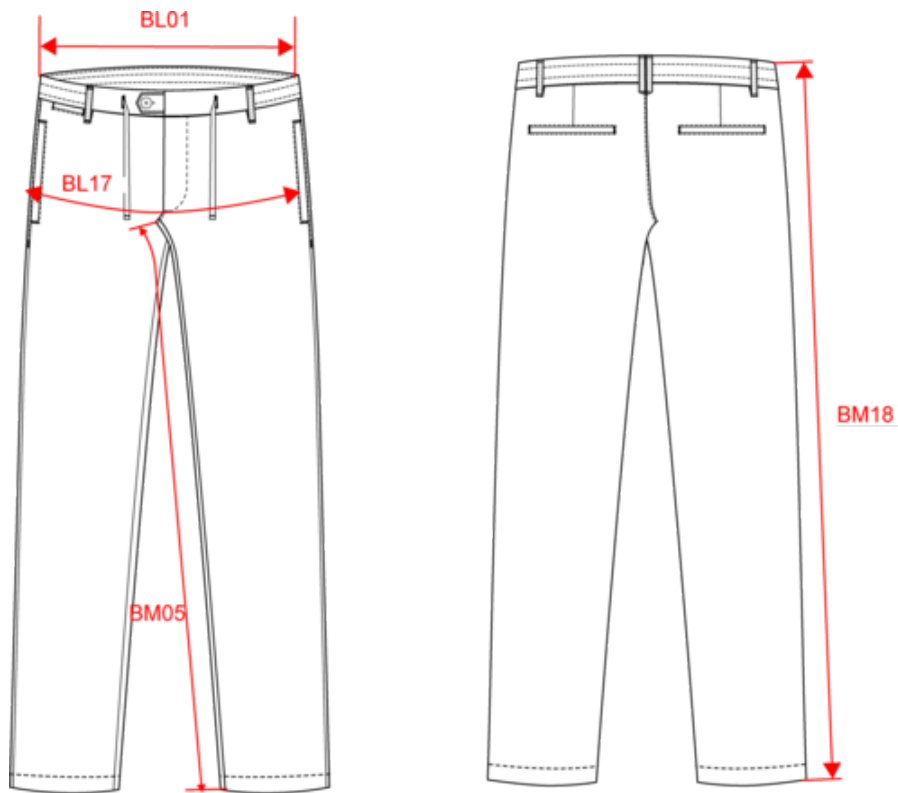

### Certifications

**NS732**  
Men's linen washed effect trousers

Dimensions (cm)

Measurements in cm	38 FR	40 FR	42 FR	44 FR	46 FR	48 FR	50 FR
BL01 - 1/2 waist width (buttoned up and front band over back band)	40.50	42.50	44.50	46.50	49.00	51.50	54.00
BL17 - 1/2 hip width (measured parallel to waistband)	48.50	50.50	52.50	54.50	56.50	58.50	60.50
BM05 - Inseam length	85.00	85.00	85.00	85.00	85.00	85.00	85.00
BM18 - Side length (waistband included)	105.50	106.00	106.50	107.00	107.50	108.00	108.50