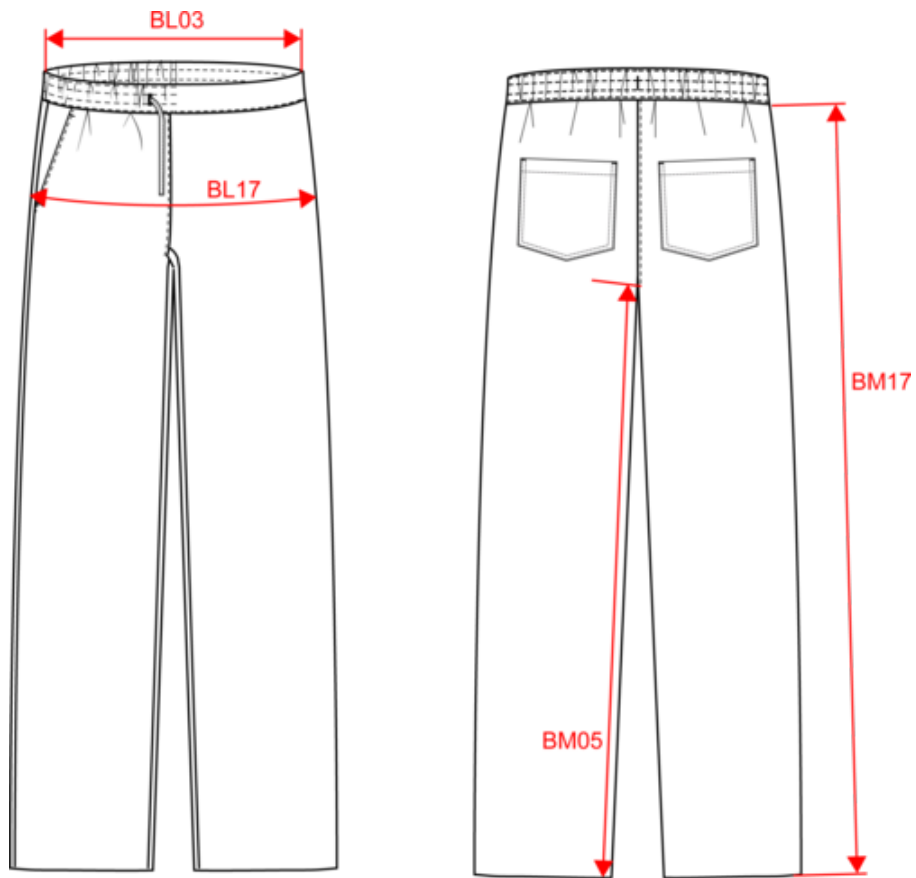

Customs code

62046990

Colours

Certifications

Dimensions (cm)

| Measurements in cm | XS | S | M | L | XL | XXL |
|--|-------|-------|--------|--------|--------|--------|
| BL03 - 1/2 elasticated waist width relaxed (front over back) | 32.00 | 35.00 | 38.00 | 41.00 | 44.00 | 47.00 |
| BL17 - 1/2 hip width (measured parallel to waistband) | 44.00 | 47.00 | 50.00 | 53.00 | 56.00 | 59.00 |
| BM05 - Inseam length | 79.00 | 79.00 | 79.00 | 79.00 | 79.00 | 79.00 |
| BM17 - Side length (waistband excluded) | 98.75 | 99.50 | 100.25 | 101.00 | 101.75 | 102.50 |

 **Washed white**
 RVB : 240,238,248
 Pantone C : Cool Gray 1C
 Pantone TCX : 13-4105TCX

Logistic

1

20

| Sizes | Width (cm) | Height (cm) | Length (cm) | Net weight (kg) | Gross weight (kg) | Pieces/Box | Pieces/Bundle |
|-------|------------|-------------|-------------|-----------------|-------------------|------------|---------------|
| XS | 40.00000 | 15.00000 | 60.00000 | 6.50000 | 7.80000 | 20 | 1 |
| S | 40.00000 | 15.00000 | 60.00000 | 7.00000 | 8.30000 | 20 | 1 |
| M | 40.00000 | 15.00000 | 60.00000 | 7.20000 | 8.50000 | 20 | 1 |
| L | 40.00000 | 15.00000 | 60.00000 | 7.50000 | 8.80000 | 20 | 1 |
| XL | 40.00000 | 15.00000 | 60.00000 | 7.90000 | 9.20000 | 20 | 1 |
| XXL | 40.00000 | 15.00000 | 60.00000 | 8.10000 | 9.40000 | 20 | 1 |