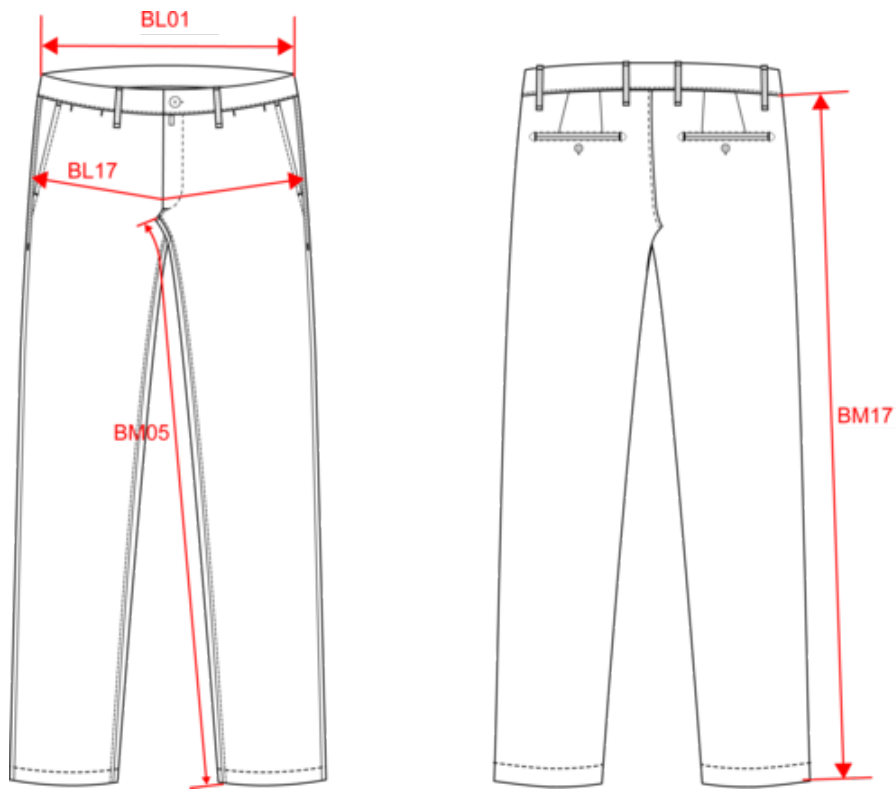

 235 g/m² 

Sizes

 26 UK (36 FR) 28 UK (38 FR) 30 UK (40 FR) 32 UK (42 FR) 34 UK (44 FR) 36 UK (46 FR) 38 UK (48 FR) 40 UK (50 FR)

More information

Logistic

 1

Country of origin

 15

Organic
Certified by Ecocert Greenlife,
EGL N°1956551 / NATIVE SPIRIT

Dimensions (cm)

Measurements in cm	36 FR	38 FR	40 FR	42 FR	44 FR	46 FR	48 FR	50 FR
BL01 - 1/2 waist width (buttoned up and front band over back band)	38.50	40.50	42.50	44.50	46.50	49.00	51.50	54.00
BL17 - 1/2 hip width (measured parallel to waistband)	46.50	48.50	50.50	52.50	54.50	56.50	58.50	60.50
BM05 - Inseam length	83.00	83.00	83.00	83.00	83.00	83.00	83.00	83.00
BM17 - Side length (waistband excluded)	102.00	102.50	103.00	103.50	104.00	104.50	105.00	105.50