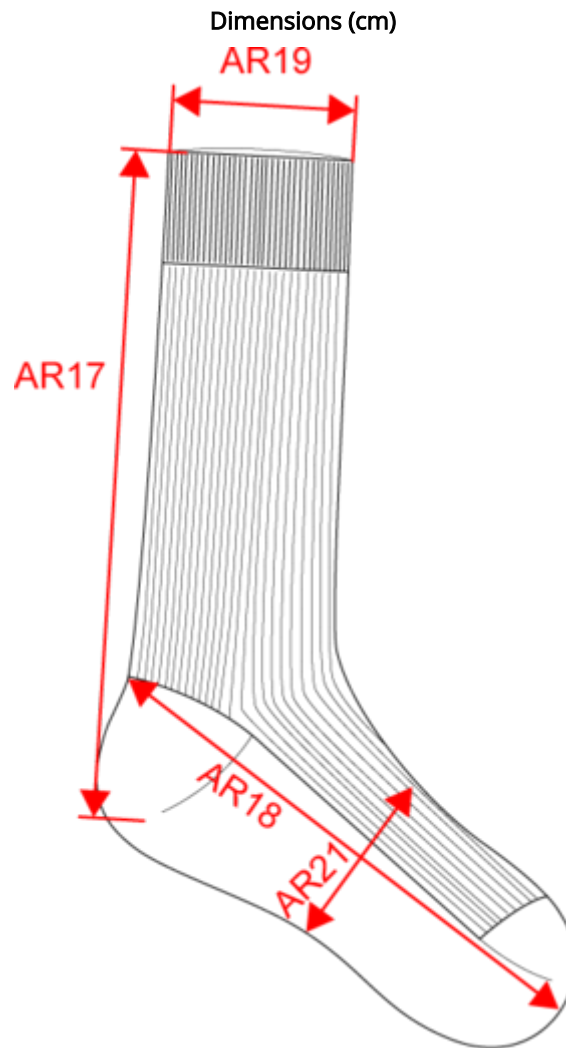

 25 g/m² 

Sizes

 39/41 EU 41/43 EU 43/45 EU

More information

Logistic

 1  200

Country of origin

 IT - Italy

Certifications

NS800
Eco-friendly unisex socks

Measurements in cm	39/41 EU	41/43 EU	43/45 EU
AR17 - Sock height from top edge to heel	32.00	34.00	36.00
AR18 - Feet length from heel to sock extremity	29.00	31.00	33.00
AR19 - Sock opening width (relaxed)	7.50	7.50	7.50