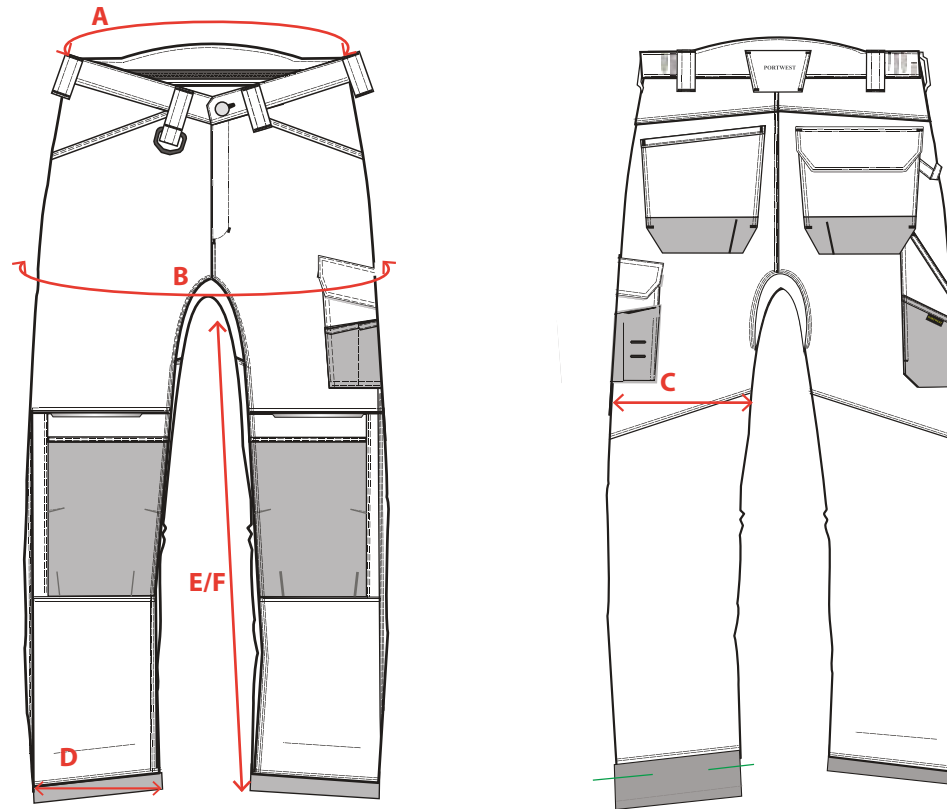

STYLE NO: **T601**

DESCRIPTION: PW3 Work Trousers

DESCRIPTION		28"	30"	32"	33"	34"	36"	38"	40"	41"	42"	44"	46"	48"
Measurements in CM														
Waist relaxed full	A	73	78	83	85.5	88	93	98	103	105.5	108	113	118	123
Seat, <i>measured 11cm above crotch point</i>	B	104	108	112	114	116	120	124	128	130	132	136	140	144
Upper Leg /Thigh <i>5cm below crotch, full</i>	C	62	64	66	67	68	70	72	74	75	76	78	80	82
Hem/Leg opening <i>full circumference</i>	D	46	46	46	46	46	46	46	46	46	46	46	46	46
Inner leg length - <i>regular</i>	E	79	79	79	79	79	79	79	79	79	79	79	79	79
Inner leg length - <i>short</i>	F	74	74	74	74	74	74	74	74	74	74	74	74	74