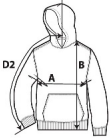

GILDAN

**SOFTSTYLE
MIDWEIGHT**

Made in El Salvador
Fabricado en El Salvador
Hecho en El Salvador

L G G
TALLS TALLS TALLS

DETAILS

Fabric
Yarn Count
Features

80% Ring Spun Cotton, 20% Polyester, 285.0 G/SqM (White 278.0 G/SqM)
20/1
Softstyle Midweight Fleece features a cozy, brushed interior and a 100% ring spun cotton face, ideal for a variety of cotton friendly decorating techniques.
Jersey lined hood, no drawcords
Pouch pocket
1x1 rib with spandex cuffs and bottom band for enhanced stretch and recovery
Classic fit, seamless body
Recycled, high-performing black tear-away label
CPSIA Tracking Label Compliant
Companion style: SF500

Country of Origin
Case Packs
Colours
SKU's

El Salvador
XS - XL 24 PIECES
15
75

SPECIFICATIONS

Centimeters	Tol-	Tol+	XS	S	M	L	XL
Chest (A)	2.540	2.540	40.640	43.180	45.720	48.260	50.800
Length from HPS (B)	2.540	2.540	51.435	55.245	58.420	62.230	66.040
Sleeve length (Center back to incl.cuffs) (D2)	2.540	2.540	59.690	67.310	70.485	76.835	83.820
Inches	Tol-	Tol+	XS	S	M	L	XL
Chest (A)	1.000	1.000	16.000	17.000	18.000	19.000	20.000
Length from HPS (B)	1.000	1.000	20.250	21.750	23.000	24.500	26.000
Sleeve length (Center back to incl.cuffs) (D2)	1.000	1.000	23.500	26.500	27.750	30.250	33.000